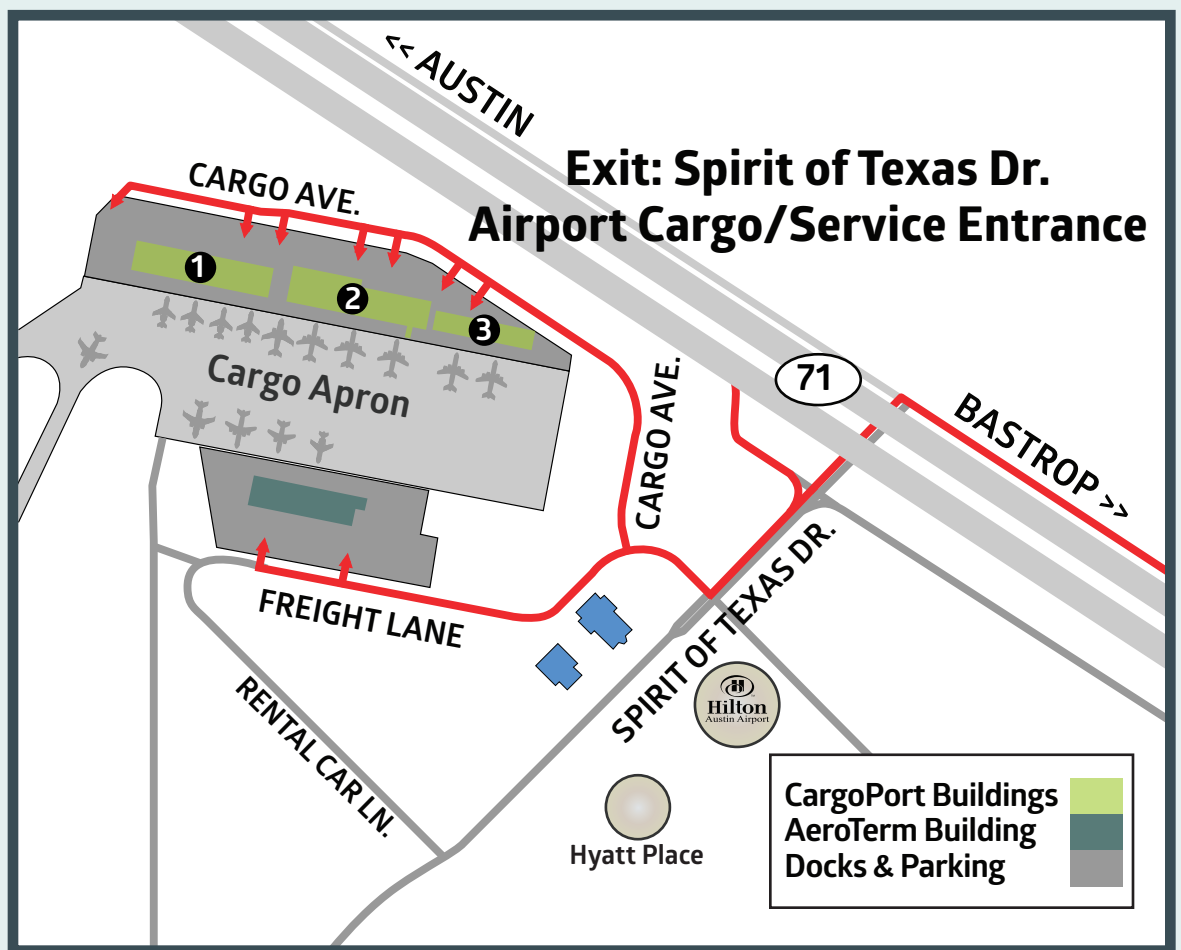

# AUSTIN

183

71

183

**ABIA Air Cargo**

71

**BASTROP >>**

130

**Barbara Jordan Terminal**

**South Terminal**

9,000 foot Runway

183

12,250 foot West Runway

**General Aviation/FBOS**

EMMA BROWNING AVE.

Onion Creek